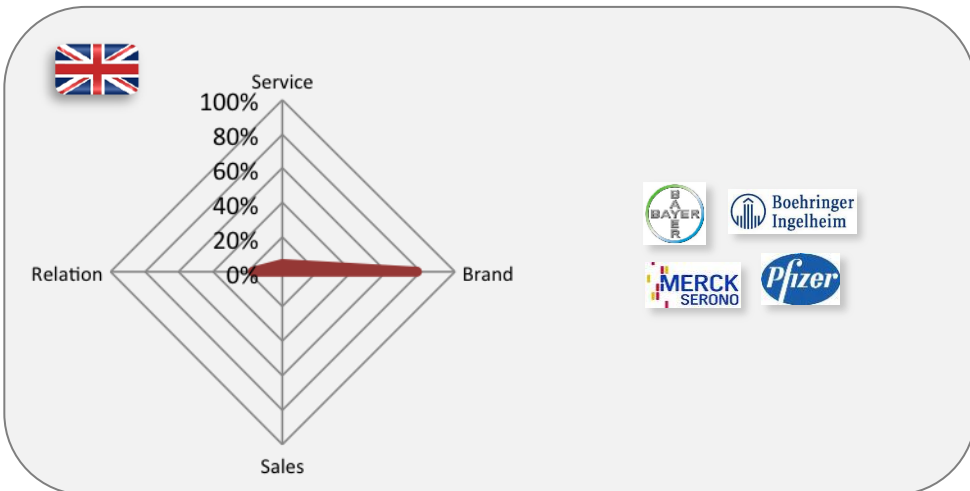

Strategy analysis by market

Overall sector strategy by market