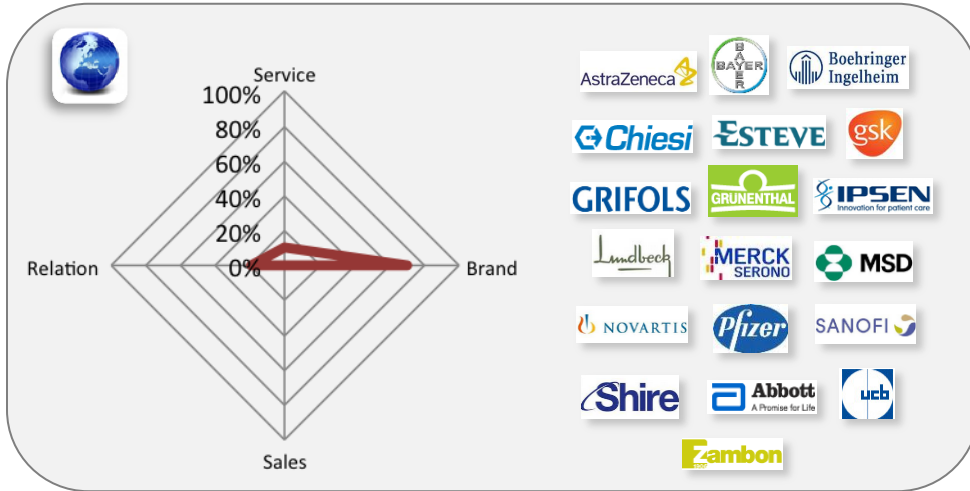

Strategy analysis by market

Overall sector strategy by market