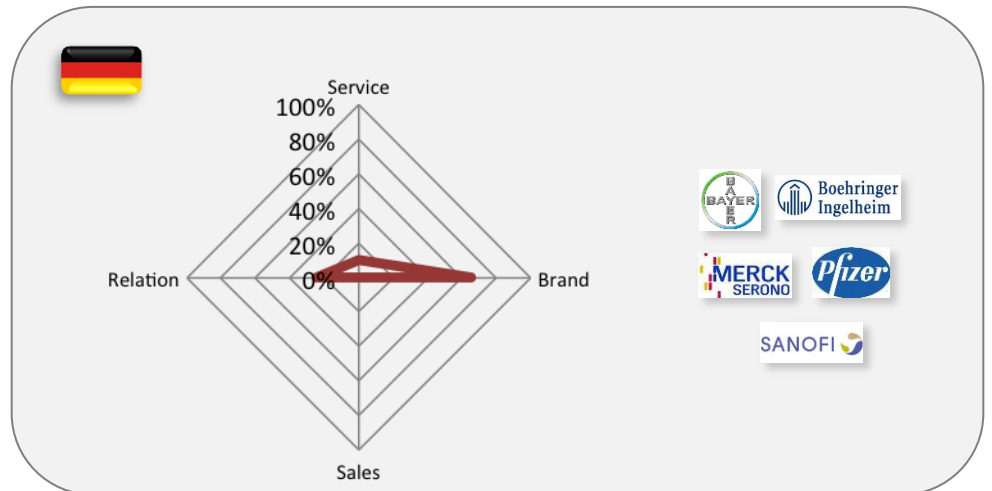

Strategy analysis by market

Overall sector strategy by market