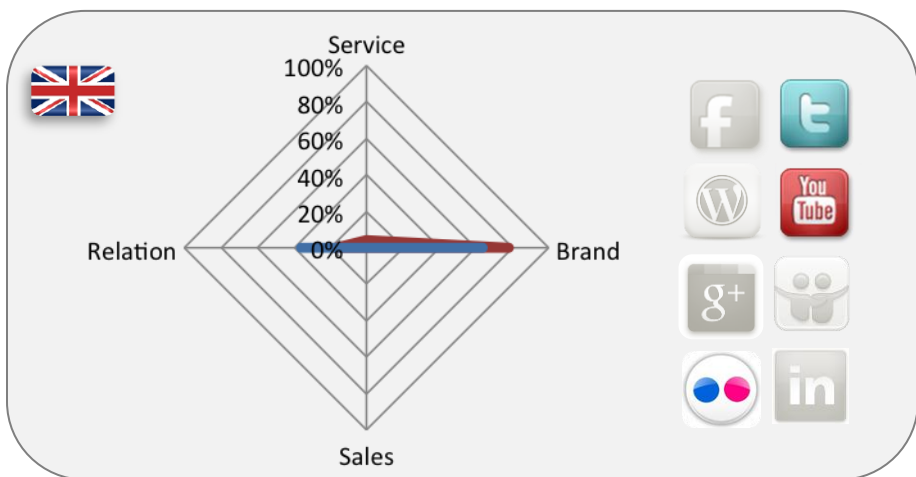

Strategy analysis by brand