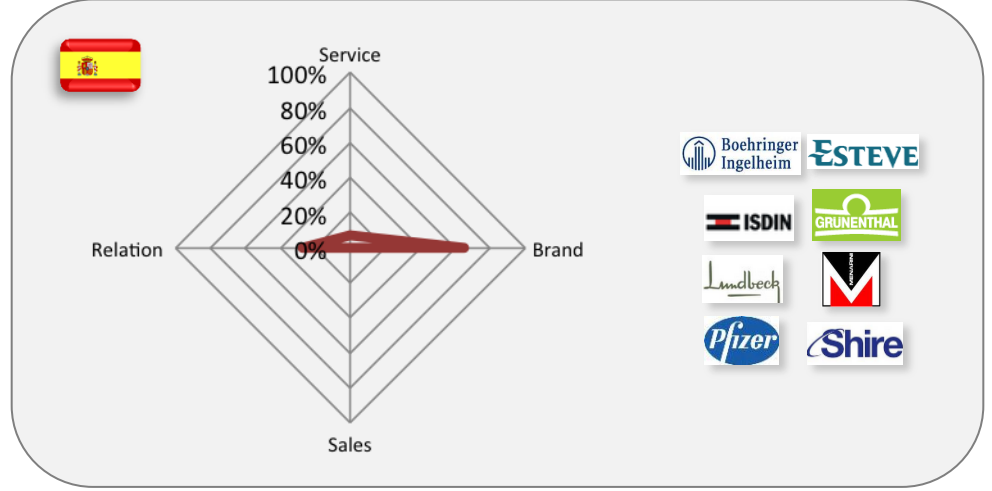

Strategy analysis by market

Overall sector strategy by market